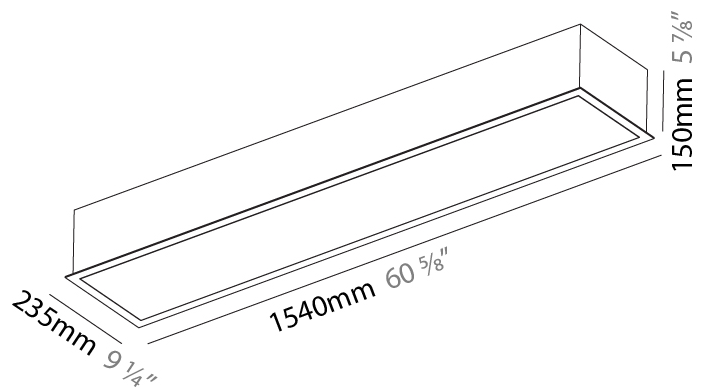

GENERAL

Series: Pi2
Subseries: Pi2 Whiteline
Brand: Prolicht
Division: Architectural
Mounting Type: Recessed
Mounting Location: Ceiling
Subcategory: Ambient

PHYSICAL

Shape: Rectangle
Length (mm): 1540
Length (in): 60 5/8
Width (mm): 235
Width (in): 9 1/4
Depth (mm): 150
Depth (in): 5 7/8
Ceiling Thickness (mm): 10 / 12.5 / 15 / 25
Ceiling Thickness (in): 3/8 or 1/2 or 9/16 or 1
Min. Recessing Depth (mm): 160
Min. Recessing Depth (in): 6 5/16
Light Distribution: Direct
Weight (kg): 9.919
Weight (lbs): 21.82
Diffuser: PMMA - Opal or Micro-Prism
Fixture Finish: SSR / BKV / CWI / CRY / HAB / LAG / UFT / ITA / RUA / RUR / MIC / FTG / MYG / TWT / LOD / PUS / FRO / FUP / KIA / POP / BLS / SPG / MEY / GOH / GUM / CHC / COM / ABZ / JAG / OBR / MOS / ROR
Fixture Material: Aluminum
Cut-out Measurements: 1525mm / 60 1/16" x 220mm / 8 11/16"

ELECTRICAL

Lamp Type: LED (Zhaga Standard)
Total Output Wattage (W): 48
Dimming: Tri-Mode (Non-Dimming and Phase Dimming (120Vac only) and 0-10V Dimming)
Driver Included: Yes
Driver Location: Integrated
Driver Type: Constant Current - Universal
Driver Class: Class 2
Input Voltage (V): 120 - 277
Constant Current (MA): 500

LED

Color Temperature (°K): 3000 / 3500 / 4000
Max. Delivered Lumen (lm): 3570 / 3842 / 3920
CRI: >80 CRI
Efficiency (%): 0.549
Lamp Life (hrs): 50000

OPTICAL

RATINGS AND CERTIFICATIONS

Certified By: Certified for North American Standards
IP rating: IP20

160mm
6 3/16"

1525mm x 220mm
60 1/16" x 8 11/16"

10 - 25mm
3/8" - 1"